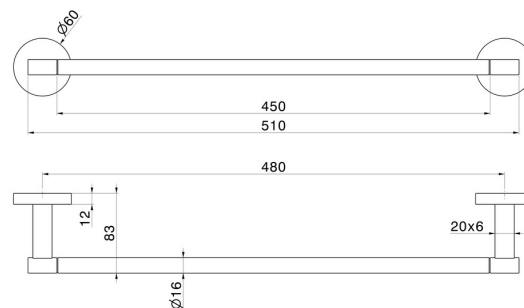

ACCESSOIRES X-STEEL

73228X.59.064

Porte-serviettes moyen, 45 cm - finition PVD Brushed Gun Metal

PVD Brushed Gun Metal

CARACTÉRISTIQUES

Installation

Murale

DESSIN TECHNIQUE

ACCESSOIRES X-STEEL

73228X.59.064

Porte-serviettes moyen, 45 cm - finition PVD Brushed Gun Metal

FINITIONS DISPONIBLES

59.064

PVD Brushed Gun Metal

50.050

finition Stainless Steel