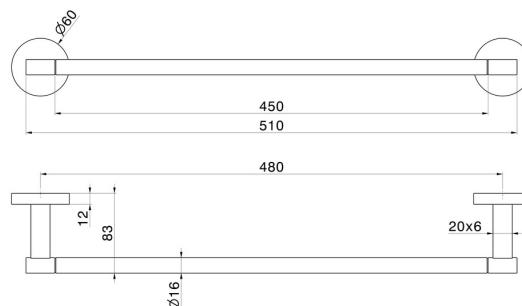

ACCESSOIRES X-STEEL

73228X.59.067

Porte-serviettes moyen, 45 cm - finition PVD Brushed Copper Bronze

PVD Brushed Copper Bronze

CARACTÉRISTIQUES

Installation

Murale

DESSIN TECHNIQUE

ACCESSOIRES X-STEEL

73228X.59.067

Porte-serviettes moyen, 45 cm - finition PVD Brushed Copper Bronze

FINITIONS DISPONIBLES

59.067

PVD Brushed Copper Bronze

50.050

finition Stainless Steel