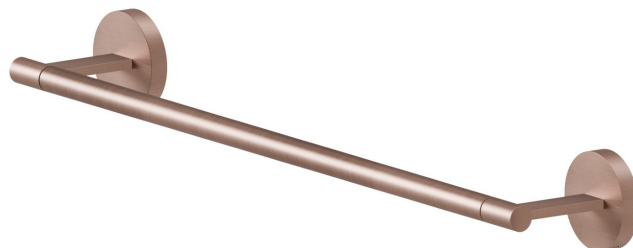

ACCESSOIRES X-STEEL

73228X.59.067

Porte-serviettes moyen, 45 cm - finition PVD Brushed Copper Bronze

PVD Brushed Copper Bronze

CARACTÉRISTIQUES

Installation

Murale

DESSIN TECHNIQUE

ACCESSOIRES X-STEEL

73228X.59.067

Porte-serviettes moyen, 45 cm - finition PVD Brushed Copper Bronze

FINITIONS DISPONIBLES

59.067

PVD Brushed Copper Bronze

50.050

finition Stainless Steel

59.064

finition PVD Brushed Gun Metal

59.097

finition PVD Brushed Gold

59.098

finition PVD Brushed Pale Gold