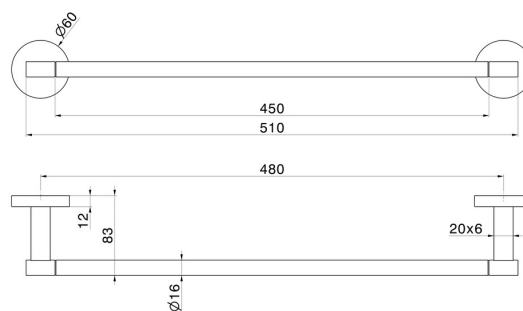

ACCESSOIRES X-STEEL

73228X.59.097

Porte-serviettes moyen, 45 cm - finition PVD Brushed Gold

CARACTÉRISTIQUES

Installation

Murale

DESSIN TECHNIQUE

ACCESSOIRES X-STEEL

73228X.59.097

Porte-serviettes moyen, 45 cm - finition PVD Brushed Gold

FINITIONS DISPONIBLES

59.097

PVD Brushed Gold

50.050

finition Stainless Steel

59.064