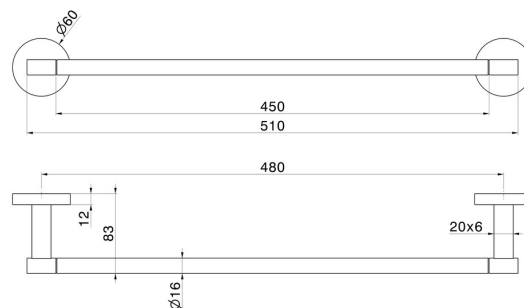

ACCESSOIRES X-STEEL

73228X.59.098

Porte-serviettes moyen, 45 cm - finition PVD Brushed Pale Gold

CARACTÉRISTIQUES

Installation

Murale

DESSIN TECHNIQUE

ACCESSOIRES X-STEEL

73228X.59.098

Porte-serviettes moyen, 45 cm - finition PVD Brushed Pale Gold

FINITIONS DISPONIBLES

59.098

PVD Brushed Pale Gold

50.050

finition Stainless Steel

59.064