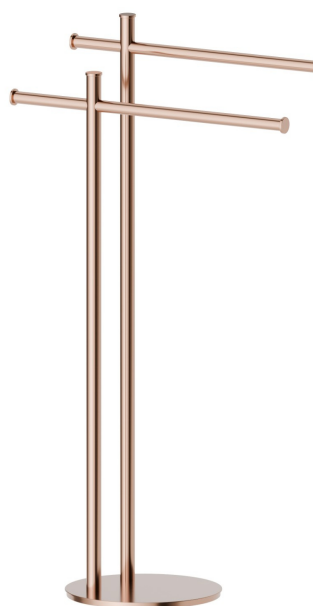

ACCESSOIRES RONDS

67270.58.061

Porte-serviettes sur pied - finition PVD Copper Bronze

PVD Copper Bronze

CARACTÉRISTIQUES

Installation

À poser

DESSIN TECHNIQUE

ACCESSOIRES RONDS

67270.58.061

Porte-serviettes sur pied - finition PVD Copper Bronze

FINITIONS DISPONIBLES

58.061

PVD Copper Bronze

01.014

finition Matt White

01.093

finition Matt Black

21.018

finition Chrome

47.083

finition Groove Bronze

58.063

finition PVD Gun Metal

59.098

finition PVD Brushed Pale Gold

61.020

finition PVD Glossy Gold

 **MO.070**
finition Titanium Satin

 **MO.071**
finition Gold Satin

 **MO.072**
finition Copper Satin

 **MO.075**
finition Copper Glossy