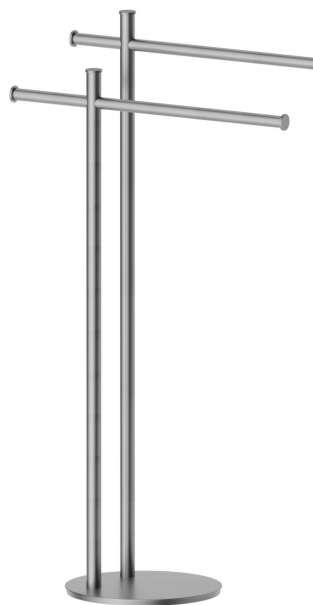

ACCESSOIRES RONDS

67270.59.064

Porte-serviettes sur pied - finition PVD Brushed Gun Metal

PVD Brushed Gun Metal

CARACTÉRISTIQUES

Installation

À poser

DESSIN TECHNIQUE

ACCESSOIRES RONDS

67270.59.064

Porte-serviettes sur pied - finition PVD Brushed Gun Metal

FINITIONS DISPONIBLES

59.064

PVD Brushed Gun Metal

01.014

finition Matt White

01.093

finition Matt Black

21.018

finition Chrome

47.083

finition Groove Bronze

58.061

finition PVD Copper Bronze

58.063

finition PVD Gun Metal

59.066

finition PVD Brushed steel

59.067

finition PVD Brushed Copper Bronze

59.097

finition PVD Brushed Gold