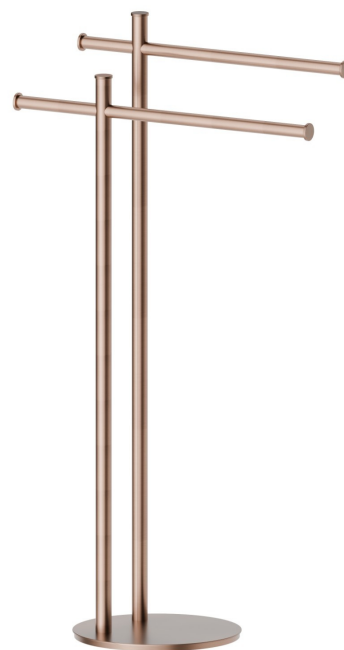

# ACCESSOIRES RONDS

67270.59.067

Porte-serviettes sur pied - finition PVD Brushed Copper Bronze

PVD Brushed Copper Bronze

## ACCESSOIRES RONDS

**67270.59.067**

Porte-serviettes sur pied - finition PVD Brushed Copper Bronze

### FINITIONS DISPONIBLES

---

**59.067**

PVD Brushed Copper Bronze

**01.014**

finition Matt White

**01.093**

finition Matt Black

**21.018**

finition Chrome

**47.083**

finition Groove Bronze

**58.061**

finition PVD Copper Bronze

**58.063**

finition PVD Gun Metal