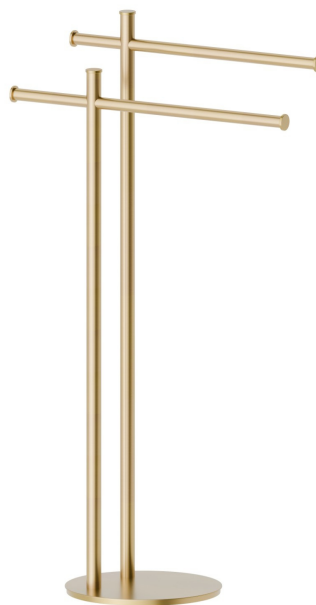

# ACCESSOIRES RONDS

67270.59.097

Porte-serviettes sur pied - finition PVD Brushed Gold

PVD Brushed Gold

## ACCESSOIRES RONDS

**67270.59.097**

Porte-serviettes sur pied - finition PVD Brushed Gold

### FINITIONS DISPONIBLES

---

**59.097**

PVD Brushed Gold

**01.014**

finition Matt White

**01.093**

finition Matt Black

**21.018**

finition Chrome

**47.083**

finition Groove Bronze

**58.061**

finition PVD Copper Bronze

**58.063**

finition PVD Gun Metal