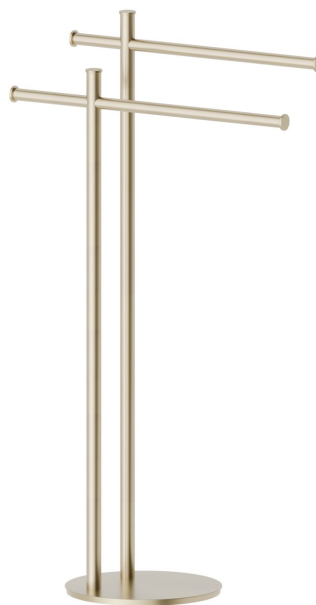

ACCESSOIRES RONDS

67270.59.098

Porte-serviettes sur pied - finition PVD Brushed Pale Gold

PVD Brushed Pale Gold

CARACTÉRISTIQUES

Installation

À poser

DESSIN TECHNIQUE

ACCESSOIRES RONDS

67270.59.098

Porte-serviettes sur pied - finition PVD Brushed Pale Gold

FINITIONS DISPONIBLES

59.098

PVD Brushed Pale Gold

01.014

finition Matt White

01.093

finition Matt Black

21.018

finition Chrome

47.083

finition Groove Bronze

58.061

finition PVD Copper Bronze

58.063

finition PVD Gun Metal

59.064

finition PVD Brushed Gun Metal

59.066

finition PVD Brushed steel

59.067

finition PVD Brushed Copper Bronze