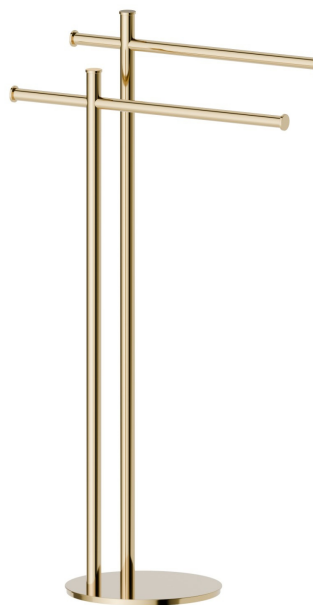

ACCESSOIRES RONDS

67270.61.020

Porte-serviettes sur pied - finition PVD Glossy Gold

PVD Glossy Gold

CARACTÉRISTIQUES

Installation

À poser

DESSIN TECHNIQUE

ACCESSOIRES RONDS

67270.61.020

Porte-serviettes sur pied - finition PVD Glossy Gold

FINITIONS DISPONIBLES

61.020

PVD Glossy Gold

01.014

finition Matt White

01.093

finition Matt Black

21.018

finition Chrome

47.083

finition Groove Bronze

58.061

finition PVD Copper Bronze

59.097

finition PVD Brushed Gold

59.098

finition PVD Brushed Pale Gold

 **MO.070**
finition Titanium Satin

 **MO.071**
finition Gold Satin

 **MO.072**
finition Copper Satin

 **MO.075**
finition Copper Glossy