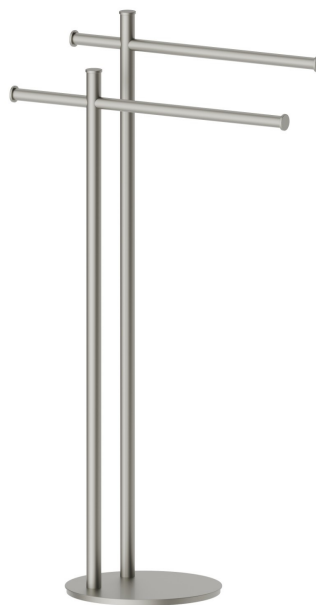

ACCESSOIRES RONDS

67270.M0.070

Porte-serviettes sur pied - finition Titanium Satin

Titanium Satin

CARACTÉRISTIQUES

Installation

À poser

DESSIN TECHNIQUE

ACCESSOIRES RONDS

67270.M0.070

Porte-serviettes sur pied - finition Titanium Satin

FINITIONS DISPONIBLES

M0.070

Titanium Satin

01.014

finition Matt White

01.093

finition Matt Black

21.018

finition Chrome

47.083

finition Groove Bronze

58.061

finition PVD Copper Bronze

58.063

finition PVD Gun Metal

59.064

finition PVD Brushed Gun Metal

59.066

finition PVD Brushed steel

59.067

finition PVD Brushed Copper Bronze