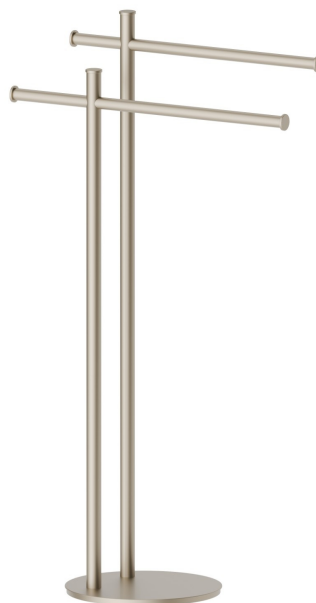

ACCESSOIRES RONDS

67270.M0.071

Porte-serviettes sur pied - finition Gold Satin

CARACTÉRISTIQUES

Installation

À poser

DESSIN TECHNIQUE

ACCESSOIRES RONDS

67270.M0.071

Porte-serviettes sur pied - finition Gold Satin

FINITIONS DISPONIBLES

M0.071

Gold Satin

01.014

finition Matt White

01.093

finition Matt Black

21.018

finition Chrome

47.083

finition Groove Bronze

58.061

finition PVD Copper Bronze

58.063

finition PVD Gun Metal

59.064

finition PVD Brushed Gun Metal

59.066

finition PVD Brushed steel

59.067

finition PVD Brushed Copper Bronze

59.097