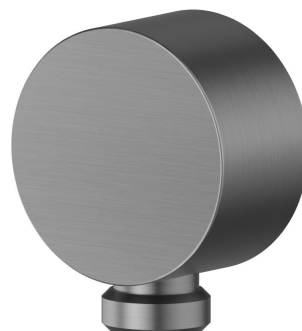

**2299.59.064**

Prise d'eau murale - finition PVD Brushed Gun Metal

PVD Brushed Gun Metal

**CARACTÉRISTIQUES**

---

Matériau	<b>Laiton/Marbre</b>
Installation	<b>Murale</b>

**DESSIN TECHNIQUE**

---

**2299.59.064**

Prise d'eau murale - finition PVD Brushed Gun Metal

## FINITIONS DISPONIBLES

---

**59.064**

PVD Brushed Gun Metal

**01.014**

finition Matt White

**01.093**

finition Matt Black

**21.018**

finition Chrome

**47.083**

finition Groove Bronze

**58.061**

finition PVD Copper Bronze

**58.063**

finition PVD Gun Metal