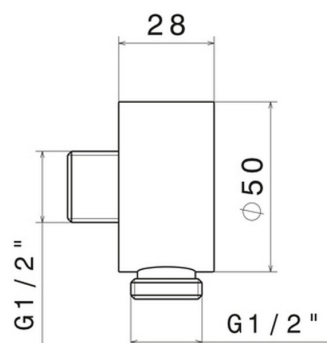

**2299.59.098**

Prise d'eau murale - finition PVD Brushed Pale Gold

PVD Brushed Pale Gold

## DESSIN TECHNIQUE

---

**2299.59.098**

Prise d'eau murale - finition PVD Brushed Pale Gold