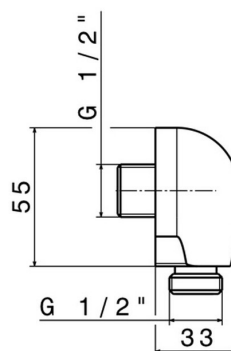

## 365.59.066

Prise d'eau murale - finition PVD Brushed steel

PVD Brushed steel

### DESSIN TECHNIQUE

---

**365.59.066**

Prise d'eau murale - finition PVD Brushed steel