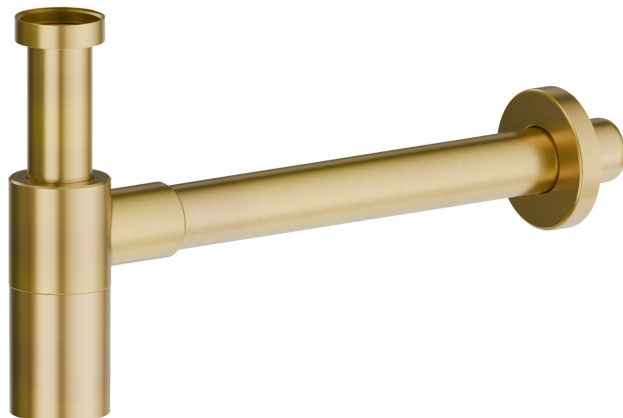

218.59.097

Siphon inspectable pour lavabo. Hauteur ajustable, raccord rapide - finition PVD Brushed Gold

CARACTÉRISTIQUES

Matériau

Laiton

DESSIN TECHNIQUE

218.59.097

Siphon inspectable pour lavabo. Hauteur ajustable, raccord rapide - finition PVD Brushed Gold

FINITIONS DISPONIBLES

59.097

PVD Brushed Gold

01.014

finition Matt White

01.093

finition Matt Black

21.018

finition Chrome

47.083

finition Groove Bronze

58.061

finition PVD Copper Bronze

58.063

finition PVD Gun Metal

59.064

finition PVD Brushed Gun Metal

59.066

finition PVD Brushed steel

59.067

finition PVD Brushed Copper Bronze

59.098

finition PVD Brushed Pale Gold

61.020