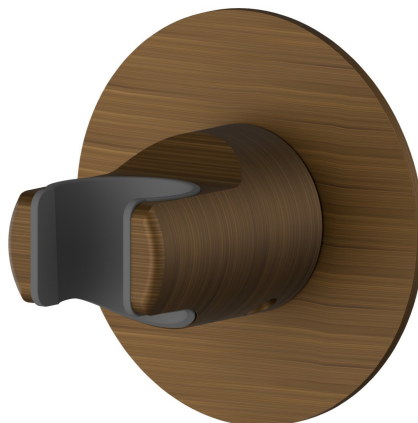

31370.47.083

Support fixe mural - finition Groove Bronze

Groove Bronze

CARACTÉRISTIQUES

Installation

Murale

DESSIN TECHNIQUE

31370.47.083

Support fixe mural - finition Groove Bronze

FINITIONS DISPONIBLES

47.083

Groove Bronze

01.014

finition Matt White

01.093

finition Matt Black