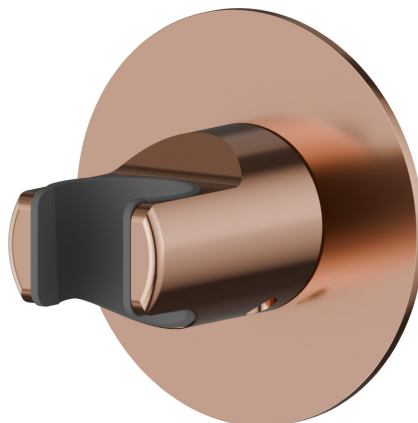

31370.58.061

Support fixe mural - finition PVD Copper Bronze

CARACTÉRISTIQUES

Installation

Murale

DESSIN TECHNIQUE

31370.58.061

Support fixe mural - finition PVD Copper Bronze

FINITIONS DISPONIBLES

58.061

PVD Copper Bronze

01.014

finition Matt White

01.093

finition Matt Black

21.018

finition Chrome

47.083

finition Groove Bronze

58.063

finition PVD Gun Metal

59.064

finition PVD Brushed Gun Metal

59.066

finition PVD Brushed steel

59.067

finition PVD Brushed Copper Bronze

59.097

finition PVD Brushed Gold

59.098

finition PVD Brushed Pale Gold

61.020