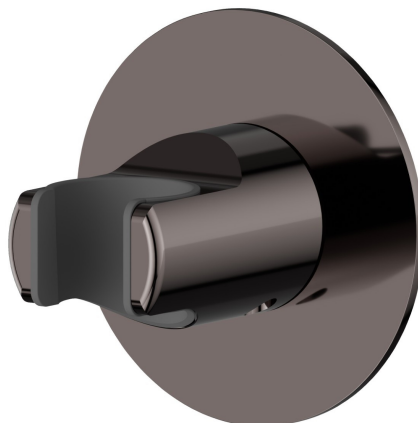

## 31370.58.063

Support fixe mural - finition PVD Gun Metal

### CARACTÉRISTIQUES

---

Installation

**Murale**

### DESSIN TECHNIQUE

---

**31370.58.063**

Support fixe mural - finition PVD Gun Metal