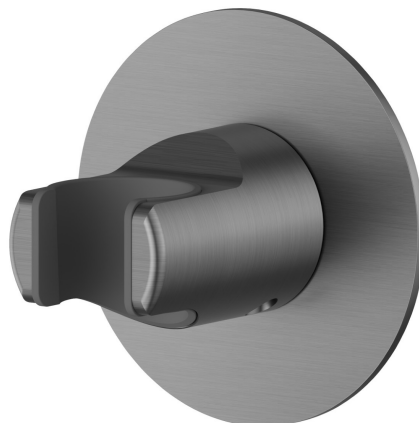

31370.59.064

Support fixe mural - finition PVD Brushed Gun Metal

CARACTÉRISTIQUES

Installation

Murale

DESSIN TECHNIQUE

31370.59.064

Suppor fixe mural - finition PVD Brushed Gun Metal

FINITIONS DISPONIBLES

59.064

PVD Brushed Gun Metal

01.014

finition Matt White

01.093

finition Matt Black

21.018

finition Chrome

47.083

finition Groove Bronze

58.061

finition PVD Copper Bronze

58.063

finition PVD Gun Metal

59.066