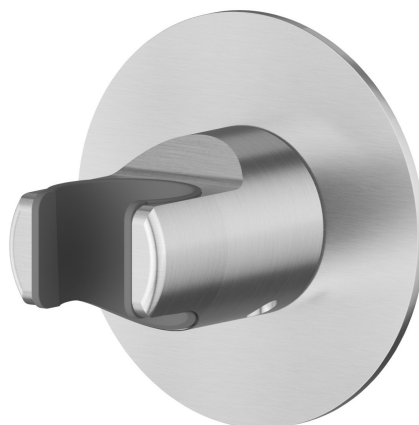

**31370.59.066**

Support fixe mural - finition PVD Brushed steel

**CARACTÉRISTIQUES**

---

Installation

**Murale**

**DESSIN TECHNIQUE**

---

**31370.59.066**

Support fixe mural - finition PVD Brushed steel

## FINITIONS DISPONIBLES

---

**59.066**

PVD Brushed steel

**01.014**

finition Matt White

**01.093**

finition Matt Black