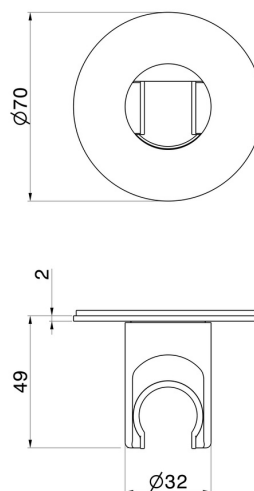

31370.59.067

Support fixe mural - finition PVD Brushed Copper Bronze

CARACTÉRISTIQUES

Installation

Murale

DESSIN TECHNIQUE

31370.59.067

Suppor fixe mural - finition PVD Brushed Copper Bronze