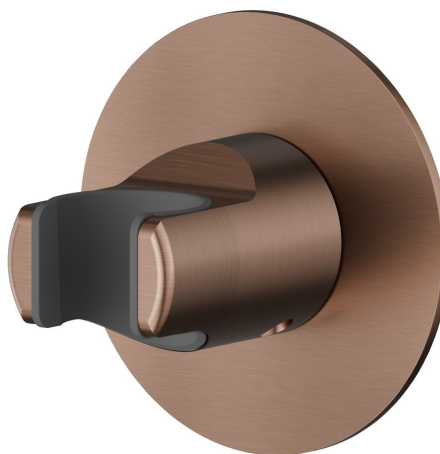

31370.59.067

Support fixe mural - finition PVD Brushed Copper Bronze

CARACTÉRISTIQUES

Installation

Murale

DESSIN TECHNIQUE

31370.59.067

Suppor fixe mural - finition PVD Brushed Copper Bronze

FINITIONS DISPONIBLES

59.067

PVD Brushed Copper Bronze

01.014

finition Matt White

01.093

finition Matt Black

21.018

finition Chrome

47.083

finition Groove Bronze

58.061

finition PVD Copper Bronze

58.063

finition PVD Gun Metal

59.064

finition PVD Brushed Gun Metal

59.066

finition PVD Brushed steel

59.097

finition PVD Brushed Gold

59.098

finition PVD Brushed Pale Gold

61.020