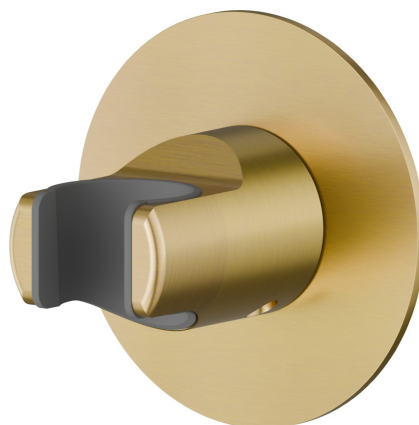

**31370.59.097**

Support fixe mural - finition PVD Brushed Gold

**CARACTÉRISTIQUES**

---

Installation

**Murale**

**DESSIN TECHNIQUE**

---

**31370.59.097**

Support fixe mural - finition PVD Brushed Gold

## FINITIONS DISPONIBLES

---

**59.097**

PVD Brushed Gold

**01.014**

finition Matt White

**01.093**

finition Matt Black

**21.018**

finition Chrome

**47.083**

finition Groove Bronze

**58.061**

finition PVD Copper Bronze

**58.063**

finition PVD Gun Metal