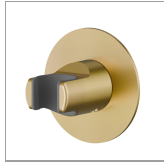

**31370.59.097**

Support fixe mural - finition PVD Brushed Gold

**CARACTÉRISTIQUES**

---

Installation

**Murale**

**DESSIN TECHNIQUE**

---

**31370.59.097**

Support fixe mural - finition PVD Brushed Gold

## FINITIONS DISPONIBLES

---

**59.097**

PVD Brushed Gold

**01.014**

finition Matt White

**01.093**

finition Matt Black