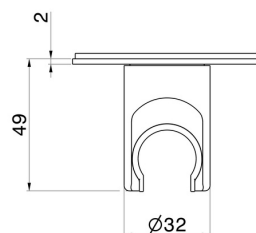

**31370.59.097**

Support fixe mural - finition PVD Brushed Gold

**CARACTÉRISTIQUES**

---

Installation

**Murale**

**DESSIN TECHNIQUE**

---