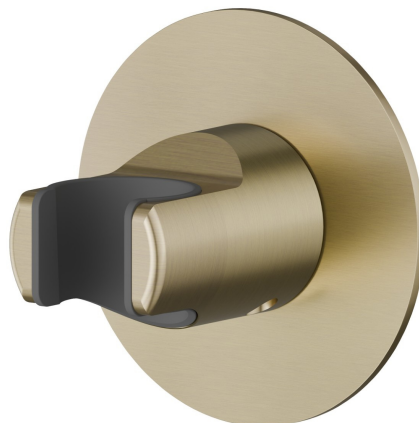

31370.59.098

Support fixe mural - finition PVD Brushed Pale Gold

CARACTÉRISTIQUES

Installation

Murale

DESSIN TECHNIQUE

31370.59.098

Support fixe mural - finition PVD Brushed Pale Gold

FINITIONS DISPONIBLES

59.098

PVD Brushed Pale Gold

01.014

finition Matt White

01.093

finition Matt Black

21.018

finition Chrome

47.083

finition Groove Bronze

58.061

finition PVD Copper Bronze

58.063

finition PVD Gun Metal

59.064

finition PVD Brushed Gun Metal

59.066

finition PVD Brushed steel

59.067

finition PVD Brushed Copper Bronze

59.097

finition PVD Brushed Gold

61.020