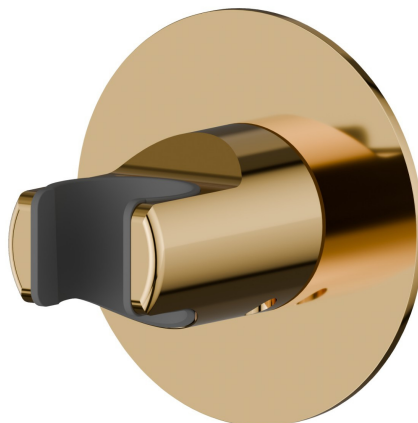

31370.61.020

Support fixe mural - finition PVD Glossy Gold

CARACTÉRISTIQUES

Installation

Murale

DESSIN TECHNIQUE

31370.61.020

Support fixe mural - finition PVD Glossy Gold

FINITIONS DISPONIBLES

61.020

PVD Glossy Gold

01.014

finition Matt White

01.093

finition Matt Black

21.018

finition Chrome

47.083

finition Groove Bronze

58.061

finition PVD Copper Bronze

58.063

finition PVD Gun Metal

59.064

finition PVD Brushed Pale Gold

 **MO.070**
finition Titanium Satin

 **MO.071**
finition Gold Satin

 **MO.072**
finition Copper Satin

 **MO.075**
finition Copper Glossy

 **MO.077**
finition Carbon Satin