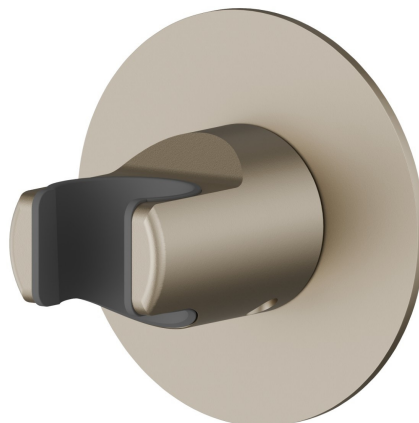

## 31370.M0.071

Support fixe mural - finition Gold Satin

### CARACTÉRISTIQUES

---

Installation

**Murale**

### DESSIN TECHNIQUE

---

**31370.M0.071**

Support fixe mural - finition Gold Satin