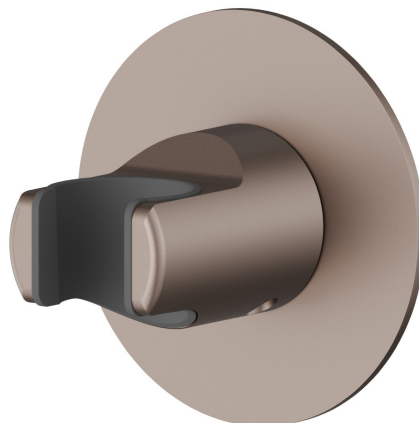

31370.M0.075

Support fixe mural - finition Copper Glossy

CARACTÉRISTIQUES

Installation

Murale

DESSIN TECHNIQUE

31370.M0.075

Support fixe mural - finition Copper Glossy

FINITIONS DISPONIBLES

M0.075

Copper Glossy

01.014

finition Matt White

01.093

finition Matt Black

21.018

finition Chrome

47.083

finition Groove Bronze

58.061

finition PVD Copper Bronze

58.063

finition PVD Gun Metal

59.064