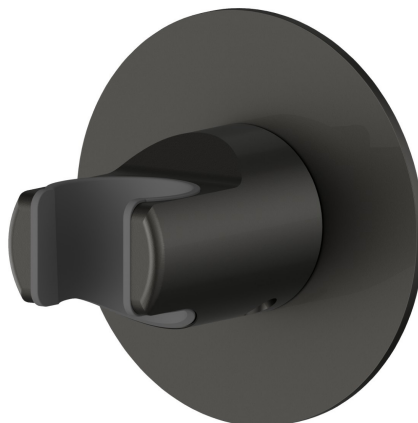

**31370.M0.077**

Support fixe mural - finition Carbon Satin

**CARACTÉRISTIQUES**

---

Installation

**Murale**

**DESSIN TECHNIQUE**

---

**31370.M0.077**

Support fixe mural - finition Carbon Satin