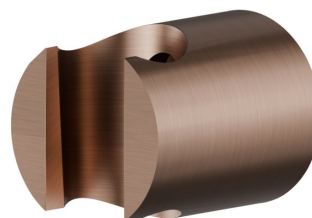

## 69697X.59.067

Support fixe en acier inox de douche - finition PVD Brushed Copper Bronze

PVD Brushed Copper Bronze

### CARACTÉRISTIQUES

---

Matériau

**Acier inox**

Installation

**Murale**

### DESSIN TECHNIQUE

---

**69697X.59.067**

Support fixe en acier inox de douchette - finition PVD Brushed Copper Bronze

**59.097**

finition PVD Brushed Gold

**59.098**

finition PVD Brushed Pale Gold