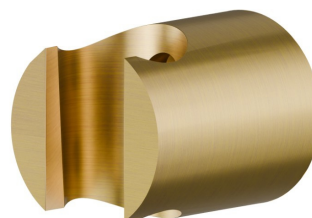

69697X.59.097

Support fixe en acier inox de douche - finition PVD Brushed Gold

CARACTÉRISTIQUES

Matériau	Acier inox
Installation	Murale

DESSIN TECHNIQUE

69697X.59.097

Support fixe en acier inox de douchette - finition PVD Brushed Gold

FINITIONS DISPONIBLES

59.097

PVD Brushed Gold

50.050

finition Stainless Steel

59.064

finition PVD Brushed Gun Metal

59.067

finition PVD Brushed Copper Bronze

59.098

finition PVD Brushed Pale Gold