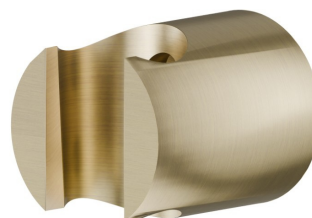

69697X.59.098

Support fixe en acier inox de douche - finition PVD Brushed Pale Gold

PVD Brushed Pale Gold

CARACTÉRISTIQUES

Matériau

Acier inox

Installation

Murale

DESSIN TECHNIQUE

69697X.59.098

Support fixe en acier inox de douchette - finition PVD Brushed Pale Gold

FINITIONS DISPONIBLES

59.098

PVD Brushed Pale Gold

50.050

finition Stainless Steel

59.064

finition PVD Brushed Gun Metal

59.067

finition PVD Brushed Copper Bronze

59.097

finition PVD Brushed Gold