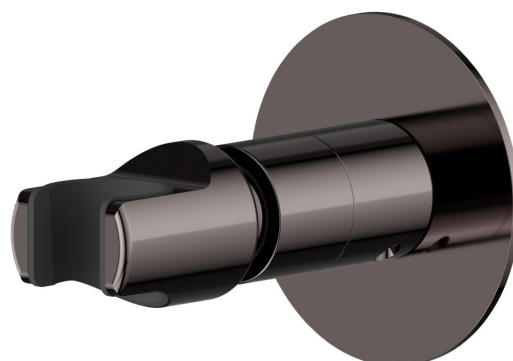

846.58.063

Support orientable de douche. Ø70 - finition PVD Gun Metal

CARACTÉRISTIQUES

Matériau	Laiton
Installation	Murale

DESSIN TECHNIQUE

846.58.063

Support orientable de douche. Ø70 - finition PVD Gun Metal

FINITIONS DISPONIBLES

58.063

PVD Gun Metal

01.014

finition Matt White

01.093

finition Matt Black

21.018

finition Chrome

58.061

finition PVD Copper Bronze

59.064

finition PVD Brushed Gun Metal

59.067

finition PVD Brushed Copper Bronze

59.097

finition PVD Brushed Gold

61.020

finition PVD Glossy Gold