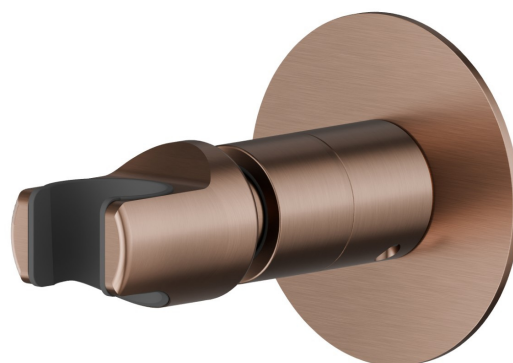

## 846.59.067

Support orientable de douche. Ø70 - finition PVD Brushed Copper Bronze

### CARACTÉRISTIQUES

---

Matériau	<b>Laiton</b>
Installation	<b>Murale</b>

### DESSIN TECHNIQUE

---

**846.59.067**

Support orientable de douche. Ø70 - finition PVD Brushed Copper Bronze

## FINITIONS DISPONIBLES

---

**59.067**

PVD Brushed Copper Bronze

**01.014**

finition Matt White

**01.093**

finition Matt Black