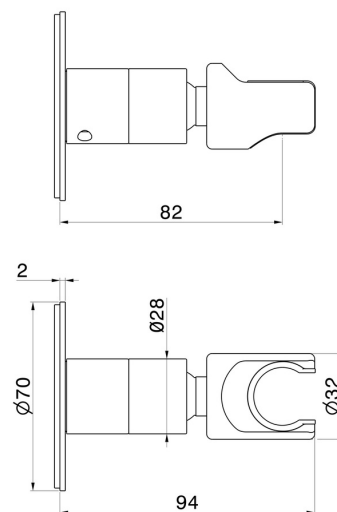

## 846.59.067

Support orientable de douche. Ø70 - finition PVD Brushed Copper Bronze

### CARACTÉRISTIQUES

---

Matériau	<b>Laiton</b>
Installation	<b>Murale</b>

### DESSIN TECHNIQUE

---

**846.59.067**

Support orientable de douche. Ø70 - finition PVD Brushed Copper Bronze