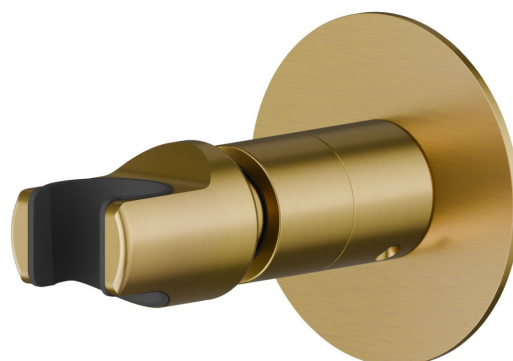

846.59.097

Support orientable de douche. Ø70 - finition PVD Brushed Gold

CARACTÉRISTIQUES

Matériau	Laiton
Installation	Murale

DESSIN TECHNIQUE

846.59.097

Support orientable de douche. Ø70 - finition PVD Brushed Gold

FINITIONS DISPONIBLES

59.097

PVD Brushed Gold

01.014

finition Matt White

01.093

finition Matt Black

21.018

finition Chrome

58.061

finition PVD Copper Bronze

58.063

finition PVD Gun Metal

59.064

finition PVD Brushed Gun Metal

59.067

finition PVD Brushed Copper Bronze

61.020

finition PVD Glossy Gold