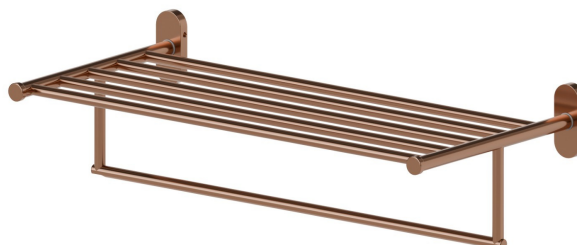

# ACCESSOIRES RONDS

**67230.58.061**

Tablette porte-serviettes - finition PVD Copper Bronze

PVD Copper Bronze

## CARACTÉRISTIQUES

Installation

Murale

## ACCESSOIRES RONDS

**67230.58.061**

Tablette porte-serviettes - finition PVD Copper Bronze