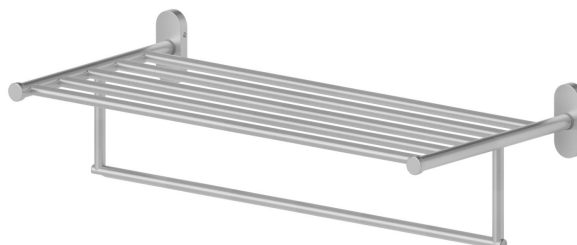

# ACCESSOIRES RONDS

67230.59.066

Tablette porte-serviettes - finition PVD Brushed steel

PVD Brushed steel

## CARACTÉRISTIQUES

Installation

Murale

## ACCESSOIRES RONDS

**67230.59.066**

Tablette porte-serviettes - finition PVD Brushed steel