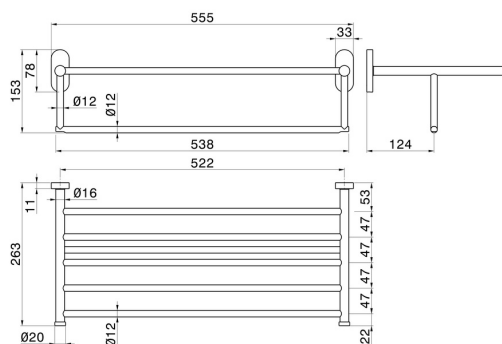

ACCESSOIRES RONDS

67230.59.067

Tablette porte-serviettes - finition PVD Brushed Copper Bronze

PVD Brushed Copper Bronze

CARACTÉRISTIQUES

Installation

Murale

DESSIN TECHNIQUE

ACCESSOIRES RONDS

67230.59.067

Tablette porte-serviettes - finition PVD Brushed Copper Bronze

FINITIONS DISPONIBLES

59.067

PVD Brushed Copper Bronze

01.014

finition Matt White