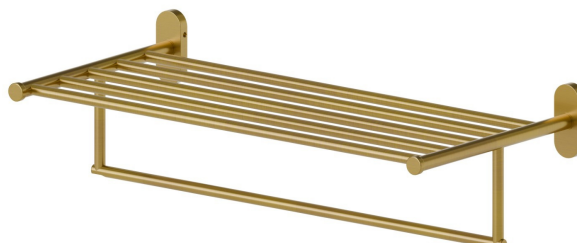

ACCESSOIRES RONDS

67230.59.097

Tablette porte-serviettes - finition PVD Brushed Gold

PVD Brushed Gold

CARACTÉRISTIQUES

Installation

Murale

DESSIN TECHNIQUE

ACCESSOIRES RONDS

67230.59.097

Tablette porte-serviettes - finition PVD Brushed Gold

FINITIONS DISPONIBLES

59.097

PVD Brushed Gold

01.014

finition Matt White

01.093

finition Matt Black

21.018

finition Chrome

47.083

finition Groove Bronze

58.061

finition PVD Copper Bronze