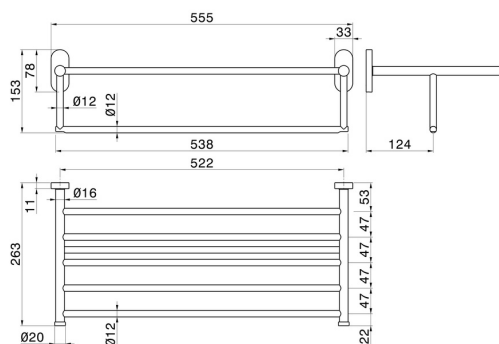

ACCESSOIRES RONDS

67230.59.098

Tablette porte-serviettes - finition PVD Brushed Pale Gold

PVD Brushed Pale Gold

CARACTÉRISTIQUES

Installation

Murale

DESSIN TECHNIQUE

ACCESSOIRES RONDS

67230.59.098

Tablette porte-serviettes - finition PVD Brushed Pale Gold

FINITIONS DISPONIBLES

59.098

PVD Brushed Pale Gold

01.014

finition Matt White