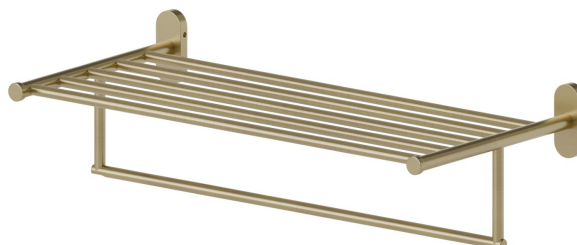

ACCESSOIRES RONDS

67230.59.098

Tablette porte-serviettes - finition PVD Brushed Pale Gold

PVD Brushed Pale Gold

CARACTÉRISTIQUES

Installation

Murale

DESSIN TECHNIQUE

ACCESSOIRES RONDS

67230.59.098

Tablette porte-serviettes - finition PVD Brushed Pale Gold

FINITIONS DISPONIBLES

59.098

PVD Brushed Pale Gold

01.014

finition Matt White

01.093

finition Matt Black

21.018

finition Chrome

47.083

finition Groove Bronze

58.061

finition PVD Copper Bronze