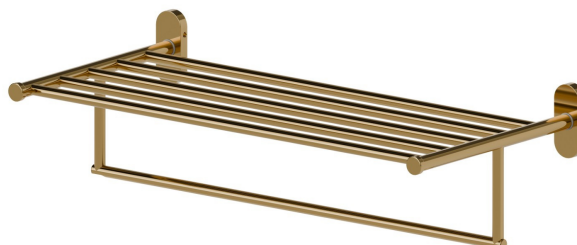

ACCESSOIRES RONDS

67230.61.020

Tablette porte-serviettes - finition PVD Glossy Gold

PVD Glossy Gold

CARACTÉRISTIQUES

Installation

Murale

DESSIN TECHNIQUE

ACCESSOIRES RONDS

67230.61.020

Tablette porte-serviettes - finition PVD Glossy Gold

FINITIONS DISPONIBLES

61.020

PVD Glossy Gold

01.014

finition Matt White

01.093

finition Matt Black

21.018

finition Chrome

47.083

finition Groove Bronze

58.061

finition PVD Copper Bronze