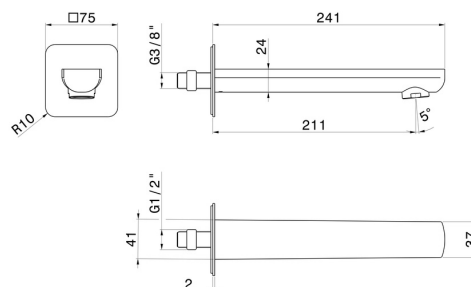

# HAKA

**72088.59.067**

Wall spout for bath group with 1/2" connection - finition PVD  
Brushed Copper Bronze

L=211 mm. Ø75

PVD Brushed Copper Bronze

## DESSIN TECHNIQUE

**HAKA**

**72088.59.067**

Wall spout for bath group with 1/2" connection - finition PVD Brushed Copper Bronze

**FINITIONS DISPONIBLES**

---

**59.067**

PVD Brushed Copper Bronze