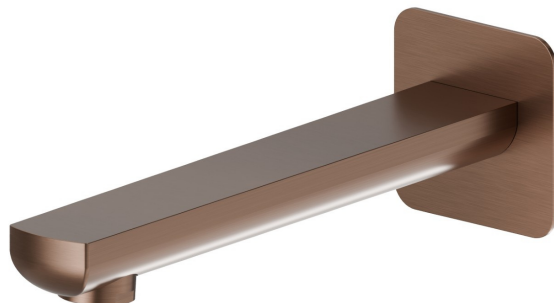

# HAKA

**72088.59.067**

Wall spout for bath group with 1/2" connection - finition PVD  
Brushed Copper Bronze

L=211 mm. Ø75

PVD Brushed Copper Bronze

## CARACTÉRISTIQUES

Matériau

**Laiton**

Installation

**Murale**

## DESSIN TECHNIQUE

**HAKA**

**72088.59.067**

Wall spout for bath group with 1/2" connection - finition PVD Brushed Copper Bronze

**FINITIONS DISPONIBLES**

---

**59.067**

PVD Brushed Copper Bronze

**01.014**

finition Matt White

**01.093**

finition Matt Black

**21.018**

finition Chrome

**59.064**

finition PVD Brushed Gun Metal