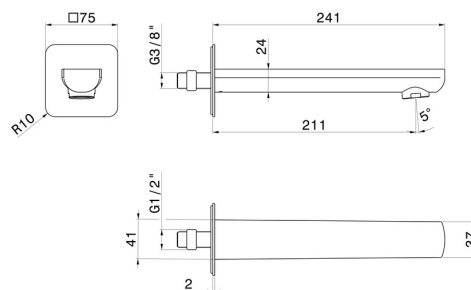

HAKA

72088.59.097

Wall spout for bath group with 1/2" connection - finition PVD
Brushed Gold

L=211 mm. Ø75

PVD Brushed Gold

CARACTÉRISTIQUES

Matériau

Laiton

Installation

Murale

DESSIN TECHNIQUE

HAKA

72088.59.097

Wall spout for bath group with 1/2" connection - finition PVD Brushed Gold

FINITIONS DISPONIBLES

59.097