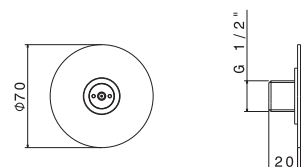

- **21.018** Chrome / Chrom
- **02.014** Blanc mat - Chrome
  Weissmatt - Chrom
- **02.093** Noir mat - Chrome
  Schwarz matt - Chrom
- **M7.070** Titanium satin - Chrome
- **M7.071** Gold satin - Chrome
- **M7.072** Copper satin - Chrome
- **M7.075** Copper glossy - Chrome