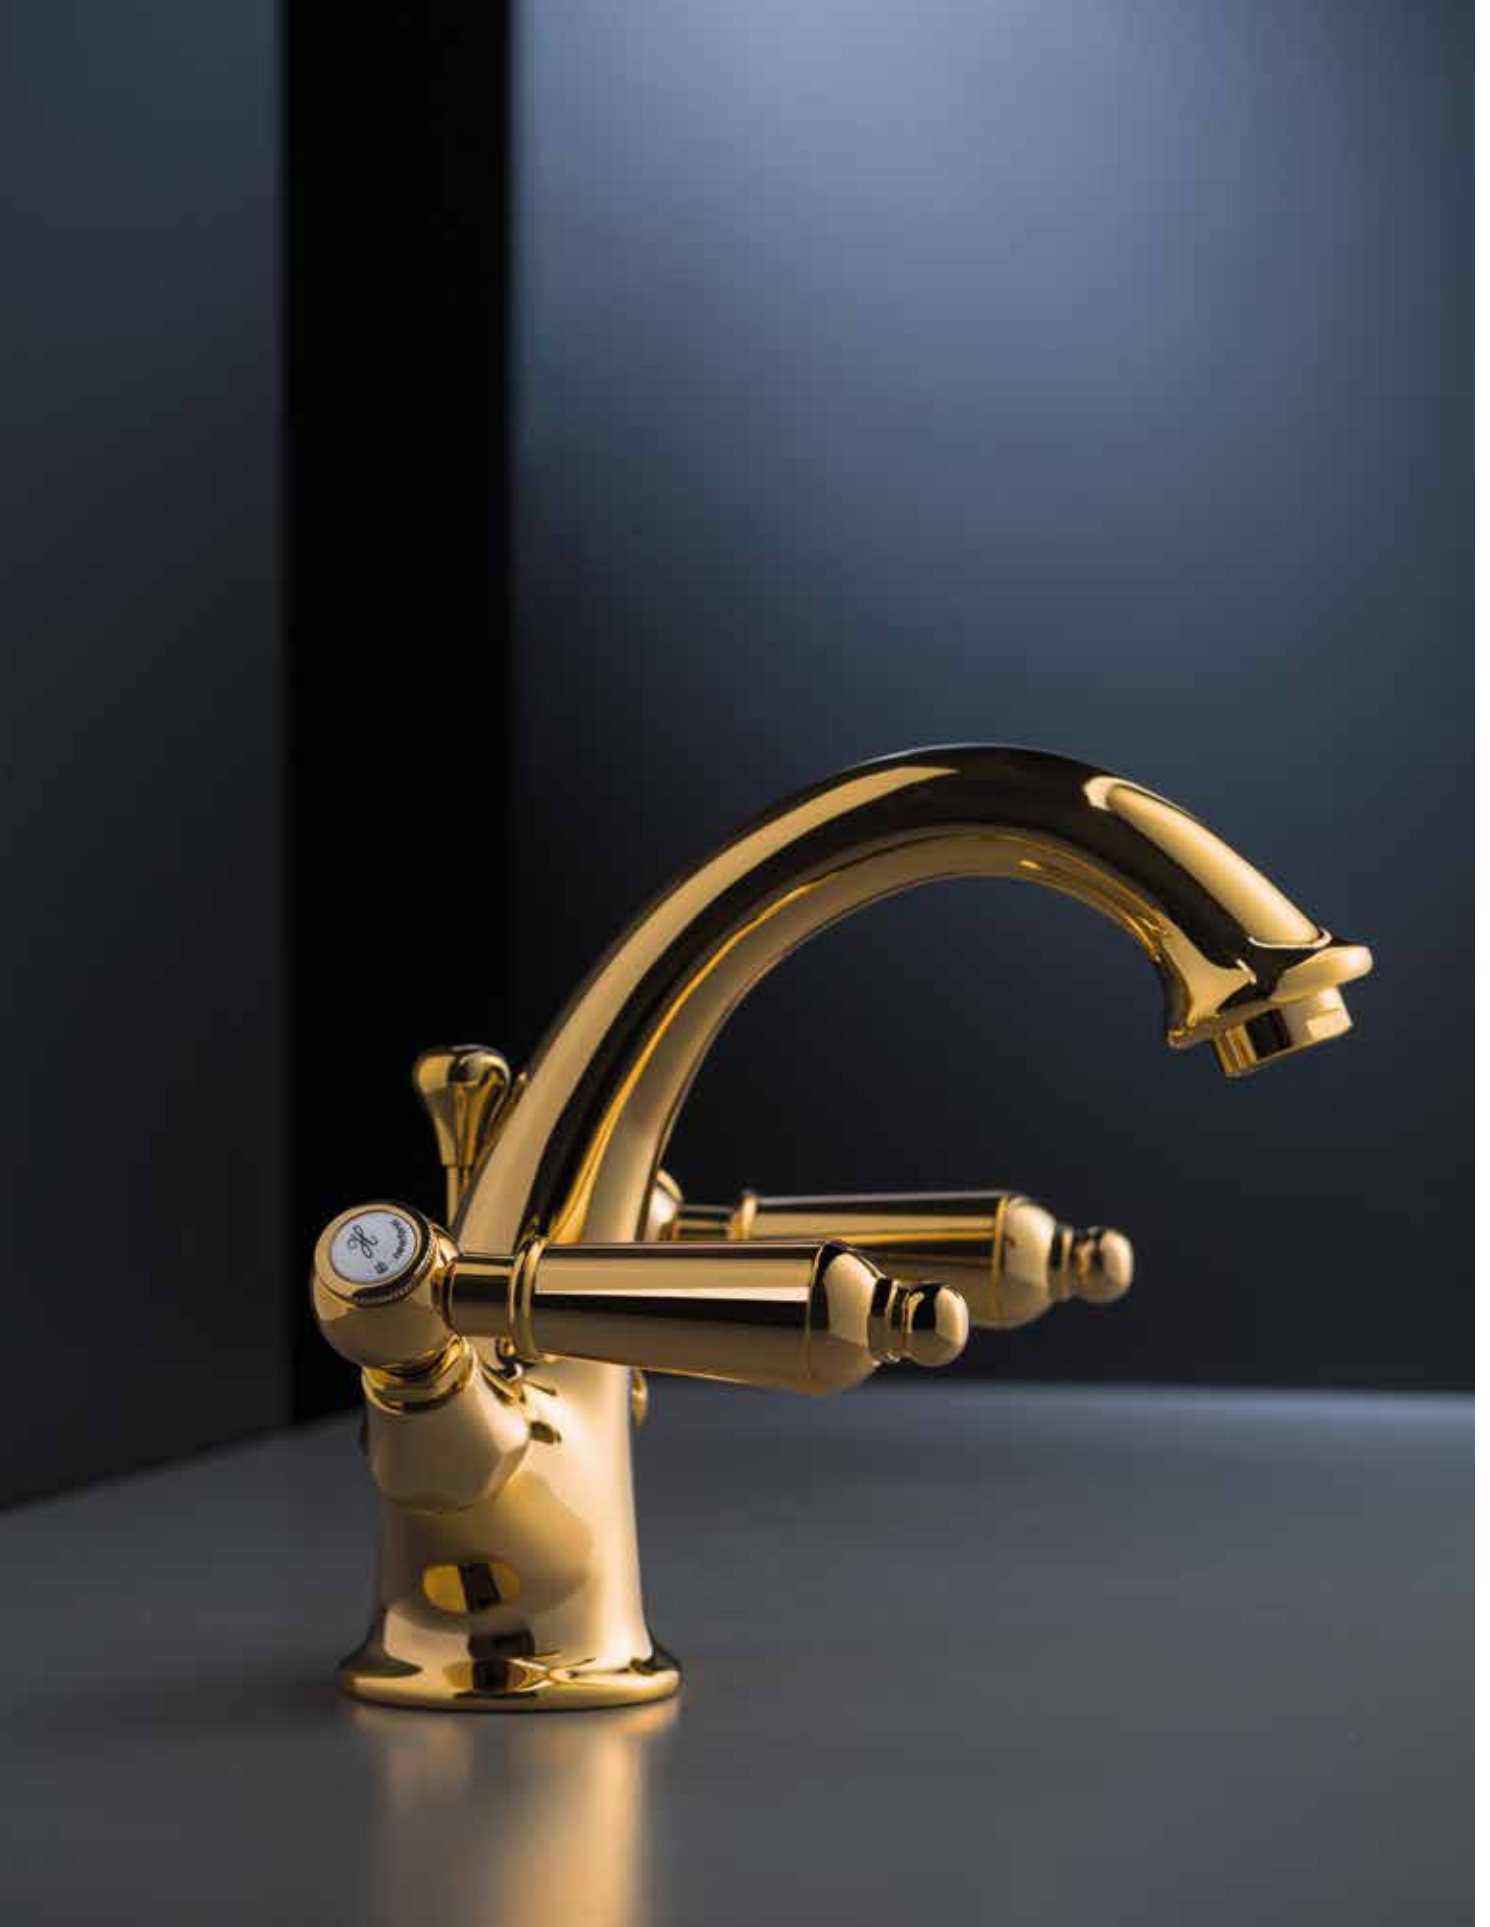

British Style inspiration, refined shapes and a wide finish selection are the main features of these two bathroom collections: DAYTIME and DAYTIME STYLE. A return to tradition with the reintroduction of the classic separate handles for hot and cold water. Elegant, warm and inviting design comes together in a variety of colours that are reminiscent of the typical English architectural style.

21.018
CROMO
CHROME

17.053
NICHEL LUCIDO
POLISHED NICKEL

31.023
BRONZO SPAZZOLATO
BRUSHED BRONZE

31.028
CROMO SPAZZOLATO
BRUSHED CHROME

66.019
ORO
GOLD

DAYTIME

art. 69000

Gruppo lavabo a 3 fori con scarico da 1"1/4. Attacco piantana da 1/2". Canna alta.

Colonna doccia con gruppo esterno completa di deviatore, soffione in ottone e doccetta monogetto in ottone.

Shower pillar with exposed group complete of diverter, brass head shower and brass single jet hand shower set.

art. 69050

Colonna doccia con miscelatore termostatico coassiale esterno completo di deviatore, soffione in ottone e doccetta monogetto in ottone.

Shower pillar with exposed coaxial thermostatic mixer complete of diverter, brass head shower and brass single jet hand shower set.