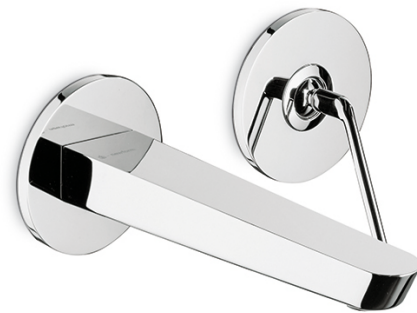

# O'RAMA

Art. 68428E

Parte esterna gruppo miscelatore monocomando a parete per lavabo, senza scarico.

External part basin group consisting of single-lever wall mixer, without pop-up waste set.

## FINITURE DISPONIBILI | AVAILABLE FINISHES

	01.014 bianco opaco / matt white		58.063 PVD canna di fucile / gun metal
	01.093 nero opaco / matt black		59.064 PVD canna di fucile spazzolato / brushed gun metal
	21.018 cromo / chrome		61.020 oro lucido / glossy gold
	05.093 cromo+nero opaco / chrome+matt black		M2.070 EXCLUSIVE METAL titanium satin+matt black
	31.023 bronzo spazzolato / brushed bronze		M2.071 EXCLUSIVE METAL gold satin+matt black
	31.028 cromo spazzolato / brushed chrome		M2.072 EXCLUSIVE METAL copper satin+matt black
	58.061 PVD rame bronzato / copper bronze		M2.075 EXCLUSIVE METAL copper glossy+matt black