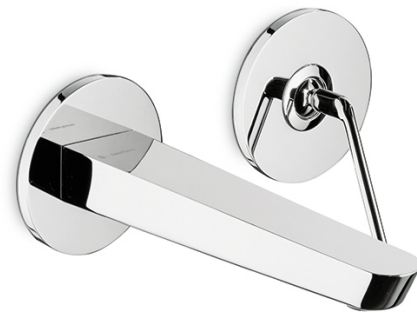

O'RAMA

Art. 68430E

Parte esterna gruppo miscelatore monocomando a parete per lavabo, senza scarico.

External part basin group consisting of single-lever wall mixer, without pop-up waste set.

FINITURE DISPONIBILI | AVAILABLE FINISHES

	01.014 bianco opaco / matt white		58.063 PVD canna di fucile / gun metal
	01.093 nero opaco / matt black		59.064 PVD canna di fucile spazzolato / brushed gun metal
	21.018 cromo / chrome		61.020 oro lucido / glossy gold
	05.093 cromo+nero opaco / chrome+matt black		M2.070 EXCLUSIVE METAL titanium satin+matt black
	31.023 bronzo spazzolato / brushed bronze		M2.071 EXCLUSIVE METAL gold satin+matt black
	31.028 cromo spazzolato / brushed chrome		M2.072 EXCLUSIVE METAL copper satin+matt black
	58.061 PVD rame bronzato / copper bronze		M2.075 EXCLUSIVE METAL copper glossy+matt black