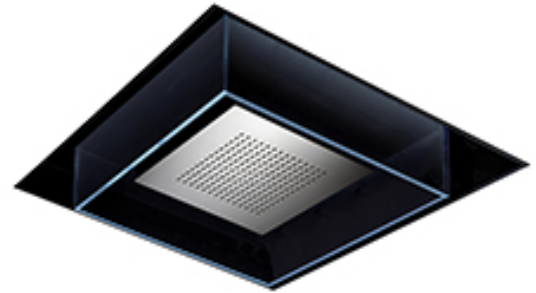

AQUALITE

Art. 688

Soffione ad incasso in acciaio INOX AISI 316 con getto a pioggia e sistema di illuminazione per la cromoterapia. Completo di pulsante.

Concealed head shower in AISI 316 stainless steel, with raining jet and chromotherapy lighting system. Equipped with button control.

FINITURE DISPONIBILI | AVAILABLE FINISHES

	SOFFIONE HEAD SHOWER	CORNICE ESTERNA EXTERNAL FRAME
01.093	Nero opaco / Matt black	Nero opaco / Matt black
46.093	Acciaio spazzolato / Brushed steel	Nero opaco / Matt black
A3.050	Acciaio spazzolato / Brushed steel	Rame glossy / Copper glossy
A6.050	Acciaio spazzolato / Brushed steel	Titanium satin / Titanium satin
C3.093	Nero opaco / Matt black	Rame glossy / Copper glossy
C6.093	Nero opaco / Matt black	Titanium satin / Titanium satin
M2.070	Titanium satin / Titanium satin	Nero opaco / Matt black
M2.075	Rame glossy / Copper glossy	Nero opaco / Matt black
M0.070	Titanium satin / Titanium satin	Titanium satin / Titanium satin
M0.075	Rame glossy / Copper glossy	Rame glossy / Copper glossy
M3.070	Titanium satin / Titanium satin	Rame glossy / Copper glossy
M6.075	Rame glossy / Copper glossy	Titanium satin / Titanium satin