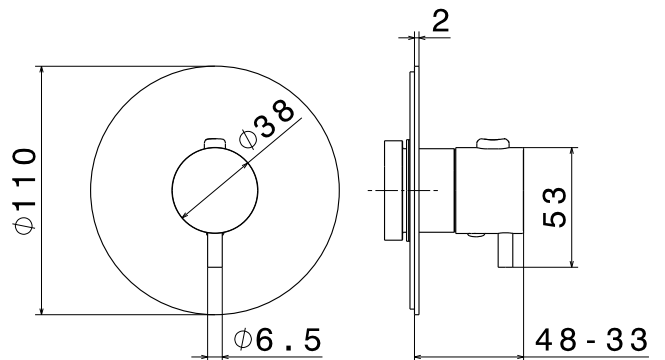

DISEGNO TECNICO | TECHNICAL DRAWING