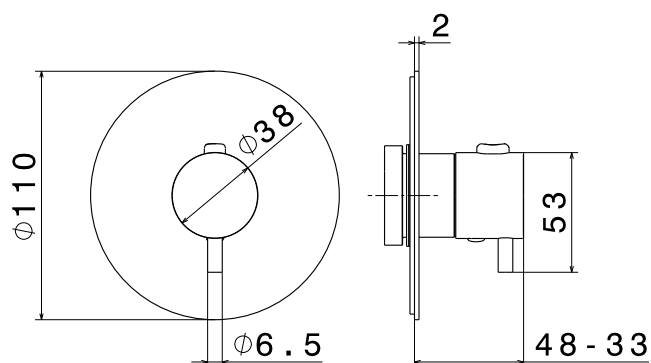

DISEGNO TECNICO | TECHNICAL DRAWING