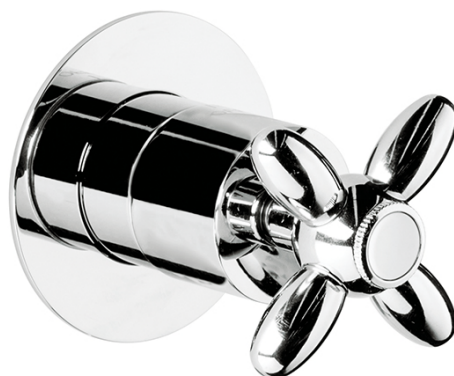

COMANDI / CONTROLS

Art. 67666E

Rubinetto d'arresto ad incasso da 3/4" con riduzioni da 1/2".

Concealed stop valve with 3/4" connections with adapters to 1/2" with adapters to 1/2".

FINITURE DISPONIBILI | AVAILABLE FINISHES

Deviatore ad incasso a 4 uscite con stop. Da utilizzare con miscelatore o termostatico da incasso. Ingresso da 1/2" e uscite da 1/2". Da abbinare a incasso art. 27894.

4 WAYS OUT:

Concealed diverter without stop. To use with concealed single lever shower mixer. 1/2" inlet and 1/2" outlets. To combine with concealed body art. 27895.

concealed diverter with stop. To use with concealed thermostatic or mixer. 1/2" inlet and 1/2" outlets. To combine with concealed body art. 27894.

FINITURE DISPONIBILI | AVAILABLE FINISHES

- 
21.018
cromo / chrome
- 
61.020
oro lucido / glossy gold
- 
31.023
bronzo spazzolato /
brushed chrome
- 
24.018
cromo - oro lucido /
chrome - glossy gold
- 
20.300
cromo+Swarovski /
chrome+Swarovski
- 
64.300
oro lucido +Swarovski /
glossy gold + Swarovski
- 
23.300
cromo - oro lucido+Swarovski /
chrome - glossy gold+Swarovski