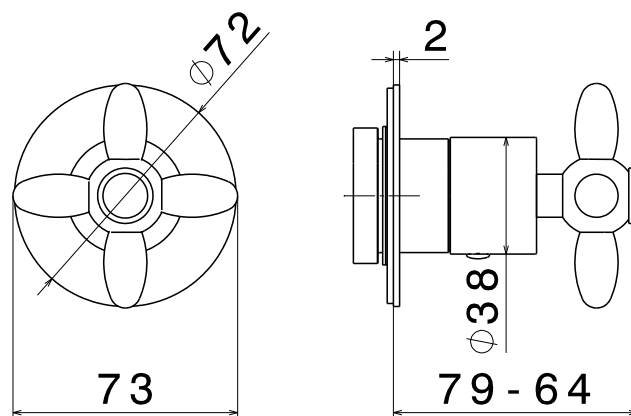

DISEGNO TECNICO | TECHNICAL DRAWING