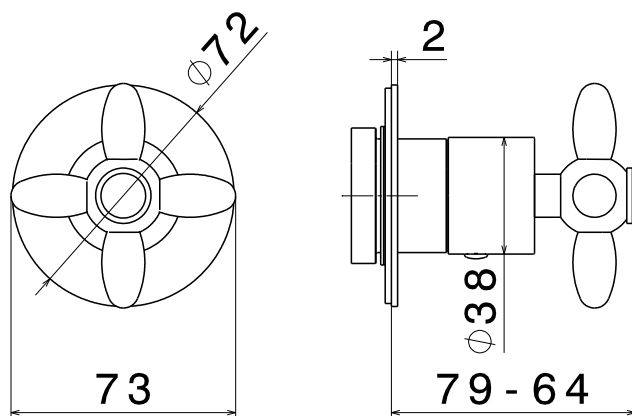

DISEGNO TECNICO | TECHNICAL DRAWING